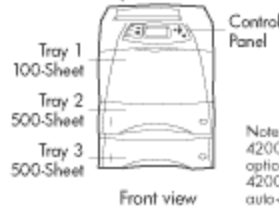

Input Capacity, Max	2,600 sheets
Output Capacity, Std	250 sheets
Output Capacity, Max	750 sheets
Envelope Input, Std	10
Envelope Feeder	Optional, 75 envelopes
Two-Sided Printing	Optional
Typefaces	80 built-in
Prints Color	No
Print Quality, Black Best	1200 dpi
Print Resolution Technology	REt, Ultraprecise toner, ProRes 1200, FastRes 1200
Print Languages, Std	HP PCL 6, PCL 5e, HP postscript level 3 emulation, HP-GL/2, PJL
Printer Management	HP Web Jetadmin, HP LaserJet Utility, Embedded Web Server

GENERAL

Duty Cycle, Monthly	150,000 pages
Media Types	Paper (plain, letterhead, prepunched, bond, color, preprinted, recycled), transparencies, labels, envelopes, card stock, user-defined
Media Sizes, Std	Letter, legal, executive, envelopes (no. 10, Monarch)
Media Sizes, Custom	3 x 5 in to 8.5 x 14 in
Media Weights	Tray 1: 16 to 53 lb; tray 2: 16 to 32 lb
Connectivity, Std	IEEE 1284-compliant bidirectional parallel, 2 open EIO slots;
Connectivity, Opt	HP Jetdirect internal and wireless print servers
Memory, Std	48 MB
Memory, Max	416 MB
Dimensions (W x D x H)	16 x 17 x 14 in
Weight	45 lb
Shipping Dimensions	23.63 x 19.69 x 20.87 in
Shipping Weight	49 lb

HP LaserJet 4200 series (4200dtn shown)

Note: For 4200 and 4200n, 500-sheet tray 3 is optional. For 4200, 4200n, and 4200tn auto-duplex unit is

Memory map

4200
416 MB Maximum Usable Memory/4 Slots

Installed Open Open Open

4200n • 4200tn • 4200dtn • 4200dtns • 4200dtnsl
416 MB Maximum Usable Memory/4 Slots

Installed Open Open Open

Jetdirect Products

- [HP Jetdirect Connectivity Card (J4135A) (Discontinued)](#)
- [HP Jetdirect 680n Wireless Print Server (J6058A) (Discontinued)](#)
- [HP Jetdirect 690n (J8007G)](#)
- [HP Jetdirect 615n print server for Fast Ethernet (J6057A) (Discontinued)](#)
- [HP Jetdirect 620n (J7934G)](#)
- [HP Jetdirect 625n (J7960G) (Discontinued)](#)
- [HP Jetdirect 630n (J7997G) (Discontinued)](#)
- [HP Jetdirect 635n IPv6/IPsec Print Server (J7961G)](#)
- [HP Jetdirect 170x (J3258B) (Discontinued)](#)
- [HP Jetdirect 170x (J4102B) (Discontinued)](#)
- [HP Jetdirect 170x (J3258G) (Discontinued)](#)
- [HP Jetdirect 500x (J3265A) (Discontinued)](#)
- [HP Jetdirect 510x (J7983G) (Discontinued)](#)
- [HP bt1300 Bluetooth Wireless Print Adapter (J6072A) (Discontinued)](#)

Accessories

- **HP Universal Print Driver for Windows 5.2**
- HP Universal Print Driver for Windows (J7980A/J7981A)

HP Forms Automation System