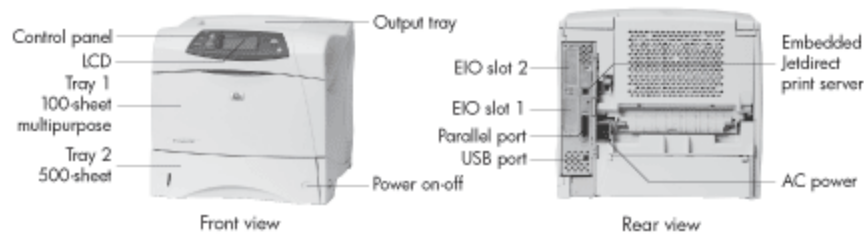

HP LaserJet 4240n

Jetdirect Products

- [HP Jetdirect 175x](#) (J6035G) (Discontinued)
- [HP Jetdirect en1700](#) (J7988G) (Discontinued)
- [HP Jetdirect en3700](#) (J7942G) (Discontinued)
- [HP Jetdirect 620n Fast Ethernet Print Server](#) (J7934G)
- [HP Jetdirect 625n](#) (J7960G) (Discontinued)
- [HP Jetdirect 630n](#) (J7997G) (Discontinued)
- [HP Jetdirect 635n](#) (J7961G) (Discontinued)
- [HP Jetdirect 640n Print Server](#) (J8025A)
- [HP Jetdirect ew2400](#) (J7951G) (Discontinued)
- [HP Jetdirect ew2500 802.11b/g Wireless Print Server](#) (J8021A)
- [HP Jetdirect 690n](#) (J8007G) (Discontinued)
- [HP Jetdirect 695nw Print Server](#) (J8024A)

Accessories

HP Universal Print Driver for Windows 5.2

HP Universal Print Driver for Windows (J7980A/J7981A)

Cables

- IEEE 1284-Compliant Bidirectional Parallel, 2-Meter (C2950A) (Discontinued)
- IEEE 1284-Compliant Bidirectional Parallel, 3-Meter (C2951A) (Discontinued)
- HP Hi-Speed USB Cable (6 ft./1.8 m) (Q6264A) (Discontinued)

Memory and mass storage

- EIO Hard Disk (J6073A) (Discontinued)
- DDR DIMM, 100-pin, 64 MB (Q2625A) (Discontinued)
- DDR DIMM, 100-pin, 128 MB (Q2626A) (Discontinued)
- DDR DIMM, 100-pin, 256 MB (Q2627A) (Discontinued)
- DDR DIMM, 100-pin, 512 MB (Q2628A) (Discontinued)
- DDR DIMM (100-pin): 64 MB (Q7715A) (Discontinued)
- DDR DIMM (100-pin): 256 MB (Q7719A) (Discontinued)
- HP 512 MB 100-pin DDR DIMM (Q7720A)

Paper-handling accessories

- HP LaserJet 75-sheet Envelope Feeder (Q2438B)
- Automatic Two-Sided Printing Accessory (Q2439B) (Discontinued)
- HP LaserJet 500-sheet Input Tray (Q2440B) (Discontinued)
- HP LaserJet 500-sheet Stacker (Q2442B) (Discontinued)
- HP LaserJet 500-sheet Stapler/Stacker (Q2443B) (Discontinued)
- HP LaserJet 1,500-sheet High-capacity Input Tray (Q2444B) (Discontinued)
- HP LaserJet Printer Stand and Cabinet (Q2445B) (Discontinued)
- HP 1000-staple Cartridge (Q3216A)

Maintenance kits

- HP LaserJet 110V User Maintenance Kit (Q5421A)
- HP LaserJet 220V User Maintenance Kit (Q5422A)

LaserJet font solutions

- HP BarCode Printing Solution/Compact Flash (HG271FS)
- HP MICR Printing Solution - CompactFlash (HG277FS)
- HP BarCodes and More/Compact Flash (HG281FS)
- HP Scalable BarCode Font Set/Compact Flash (HG282FT)
- HP MICR Font/Compact Flash (HG283FS)
- HP Blue Kit IPDS Emulation Flash Card (HG352FM)

Compatible Supplies

HP LaserJet Cartridges and Kits

- HP 42A Black Original LaserJet Toner Cartridge ([Q5942A](#))

Compatible Paper Products